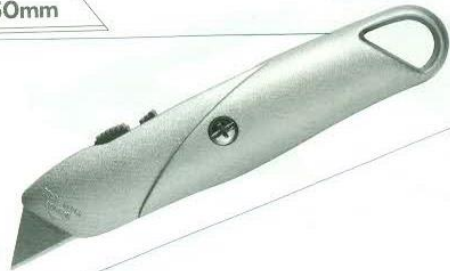

## CUTTERS

ART. 180.40

50mm

CUTTER NAVAJA PLEGABLE 50 mm

ART. 180.42

50mm

CUTTER NAVAJA PLEGABLE 50 mm

ART. 180.48

50mm

CUTTER CUCHILLA RETRACTIL 50 mm

ART. 180.52

50mm

CUTTER CUCHILLA RETRACTIL 50

ART. 180.24

18mm

EXPOSITOR 24 CUTTERS  
BIMATERIAL HOJA PARTIBLE 18 mm

ART. 180.96

18mm

BIMATERIAL HOJA PARTIBLE 18 mm